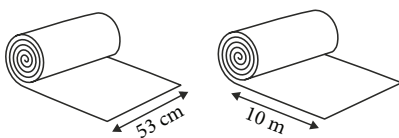

FIE404

FIE406

TECHNICAL INFORMATION

- » Reference Code: FIE4
- » Repeat Size (Hor x Ver): 53 cm x 1 cm
- » Composition: Non Woven
- » Width (cm): 53 cm
- » Length: 10 meter

Sufficient Light fast

Scrubble

Paste The Wall