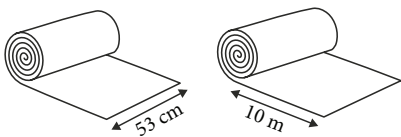

TECHNICAL INFORMATION

- » Reference Code: HOR1
- » Repeat Size (Hor x Ver): 53 cm x 1 cm
- » Composition: Non Woven
- » Width (cm): 53 cm
- » Length: 10 meter