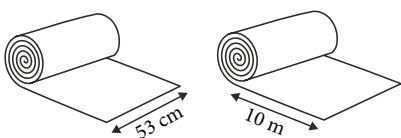

Peelable/Dry Strip Ability

Euroclass B-s1, d0

Flame Resistant

Emission in the indoor air

EST4

EST403

TECHNICAL INFORMATION

- » Reference Code: EST4
- » Repeat Size (Hor x Ver): 53 cm x 1 cm
- » Composition: Non Woven
- » Width (cm): 53 cm
- » Length: 10 meter