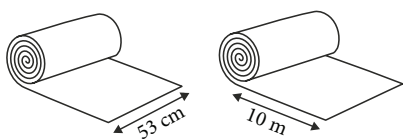

FIE205

FIE206

TECHNICAL INFORMATION

- » Reference Code: FIE2
- » Repeat Size (Hor x Ver): 53 cm x 0 cm
- » Composition: Non Woven
- » Width (cm): 53 cm
- » Length: 10 meter

Sufficient Light fast

Scrubble

Paste The Wall