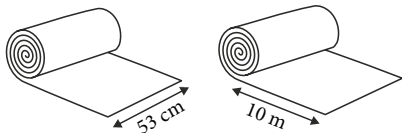

FIE 1

FIE101

FIE103

FIE104

FIE105

FIE109

TECHNICAL INFORMATION

- » Reference Code: FIE1
- » Repeat Size (Hor x Ver): 53 cm x 1 cm
- » Composition: Non Woven
- » Width (cm): 53 cm
- » Length: 10 meter