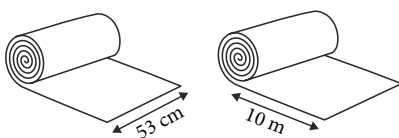

FIE 1

FIE101

FIE103

FIE104

FIE105

FIE109

TECHNICAL INFORMATION

- » Reference Code: FIE1
- » Repeat Size (Hor x Ver): 53 cm x 1 cm
- » Composition: Non Woven
- » Width (cm): 53 cm
- » Length: 10 meter

FIE307

TECHNICAL INFORMATION

- » Reference Code: FIE3
- » Repeat Size (Hor x Ver): 53 cm x 1 cm
- » Composition: Non Woven
- » Width (cm): 53 cm
- » Length: 10 mete

Sufficient Light fast

Scrubble

Paste The Wall