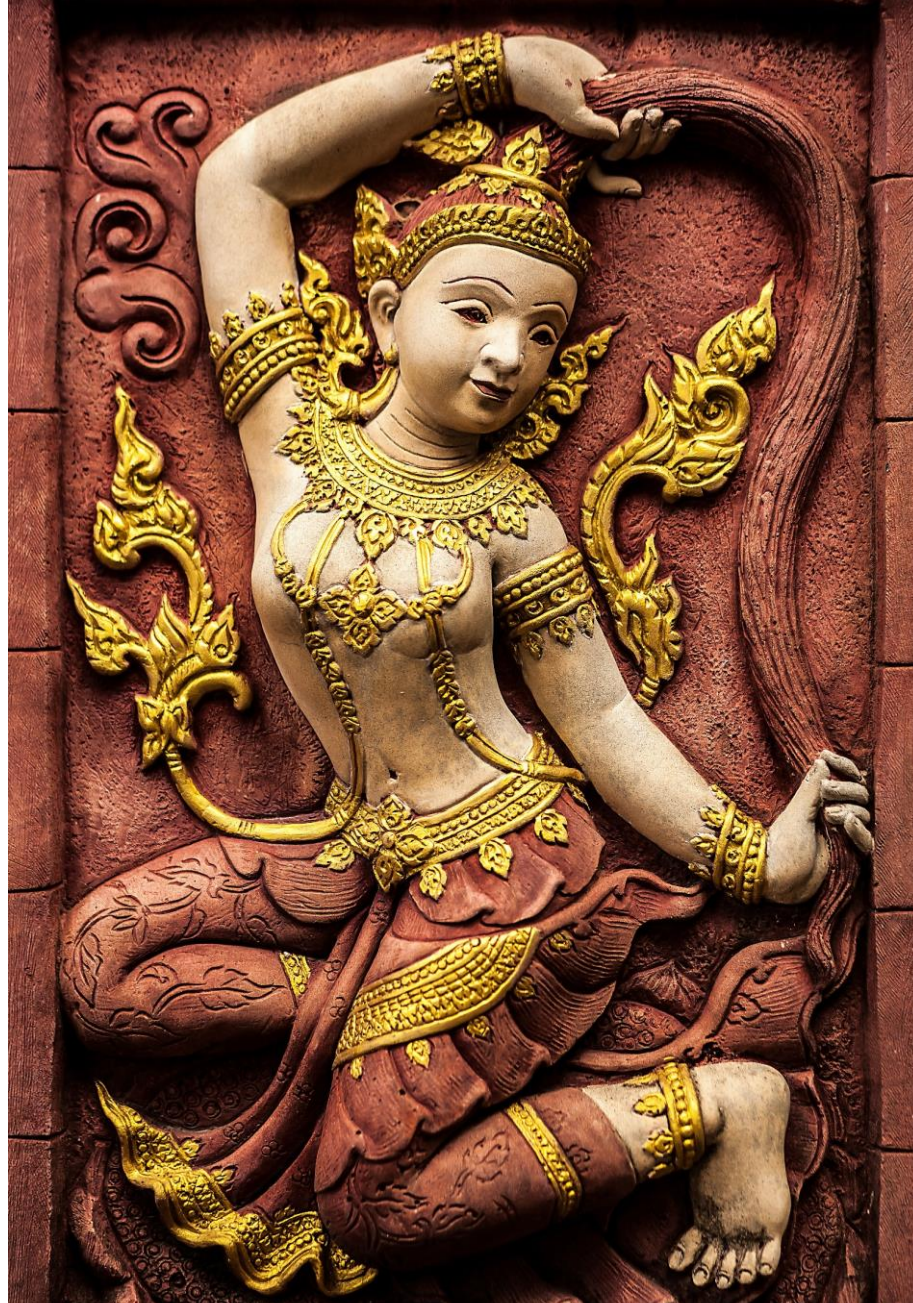

3D Mural Stone Carvings Images

Epson
Genuine Inks

Environmentally
Friendly

Original Image

Height in Inches

Width in Inches

Cropped Image

Height in Inches

Width in Inches

- There might be slight variation in colours in actual print...