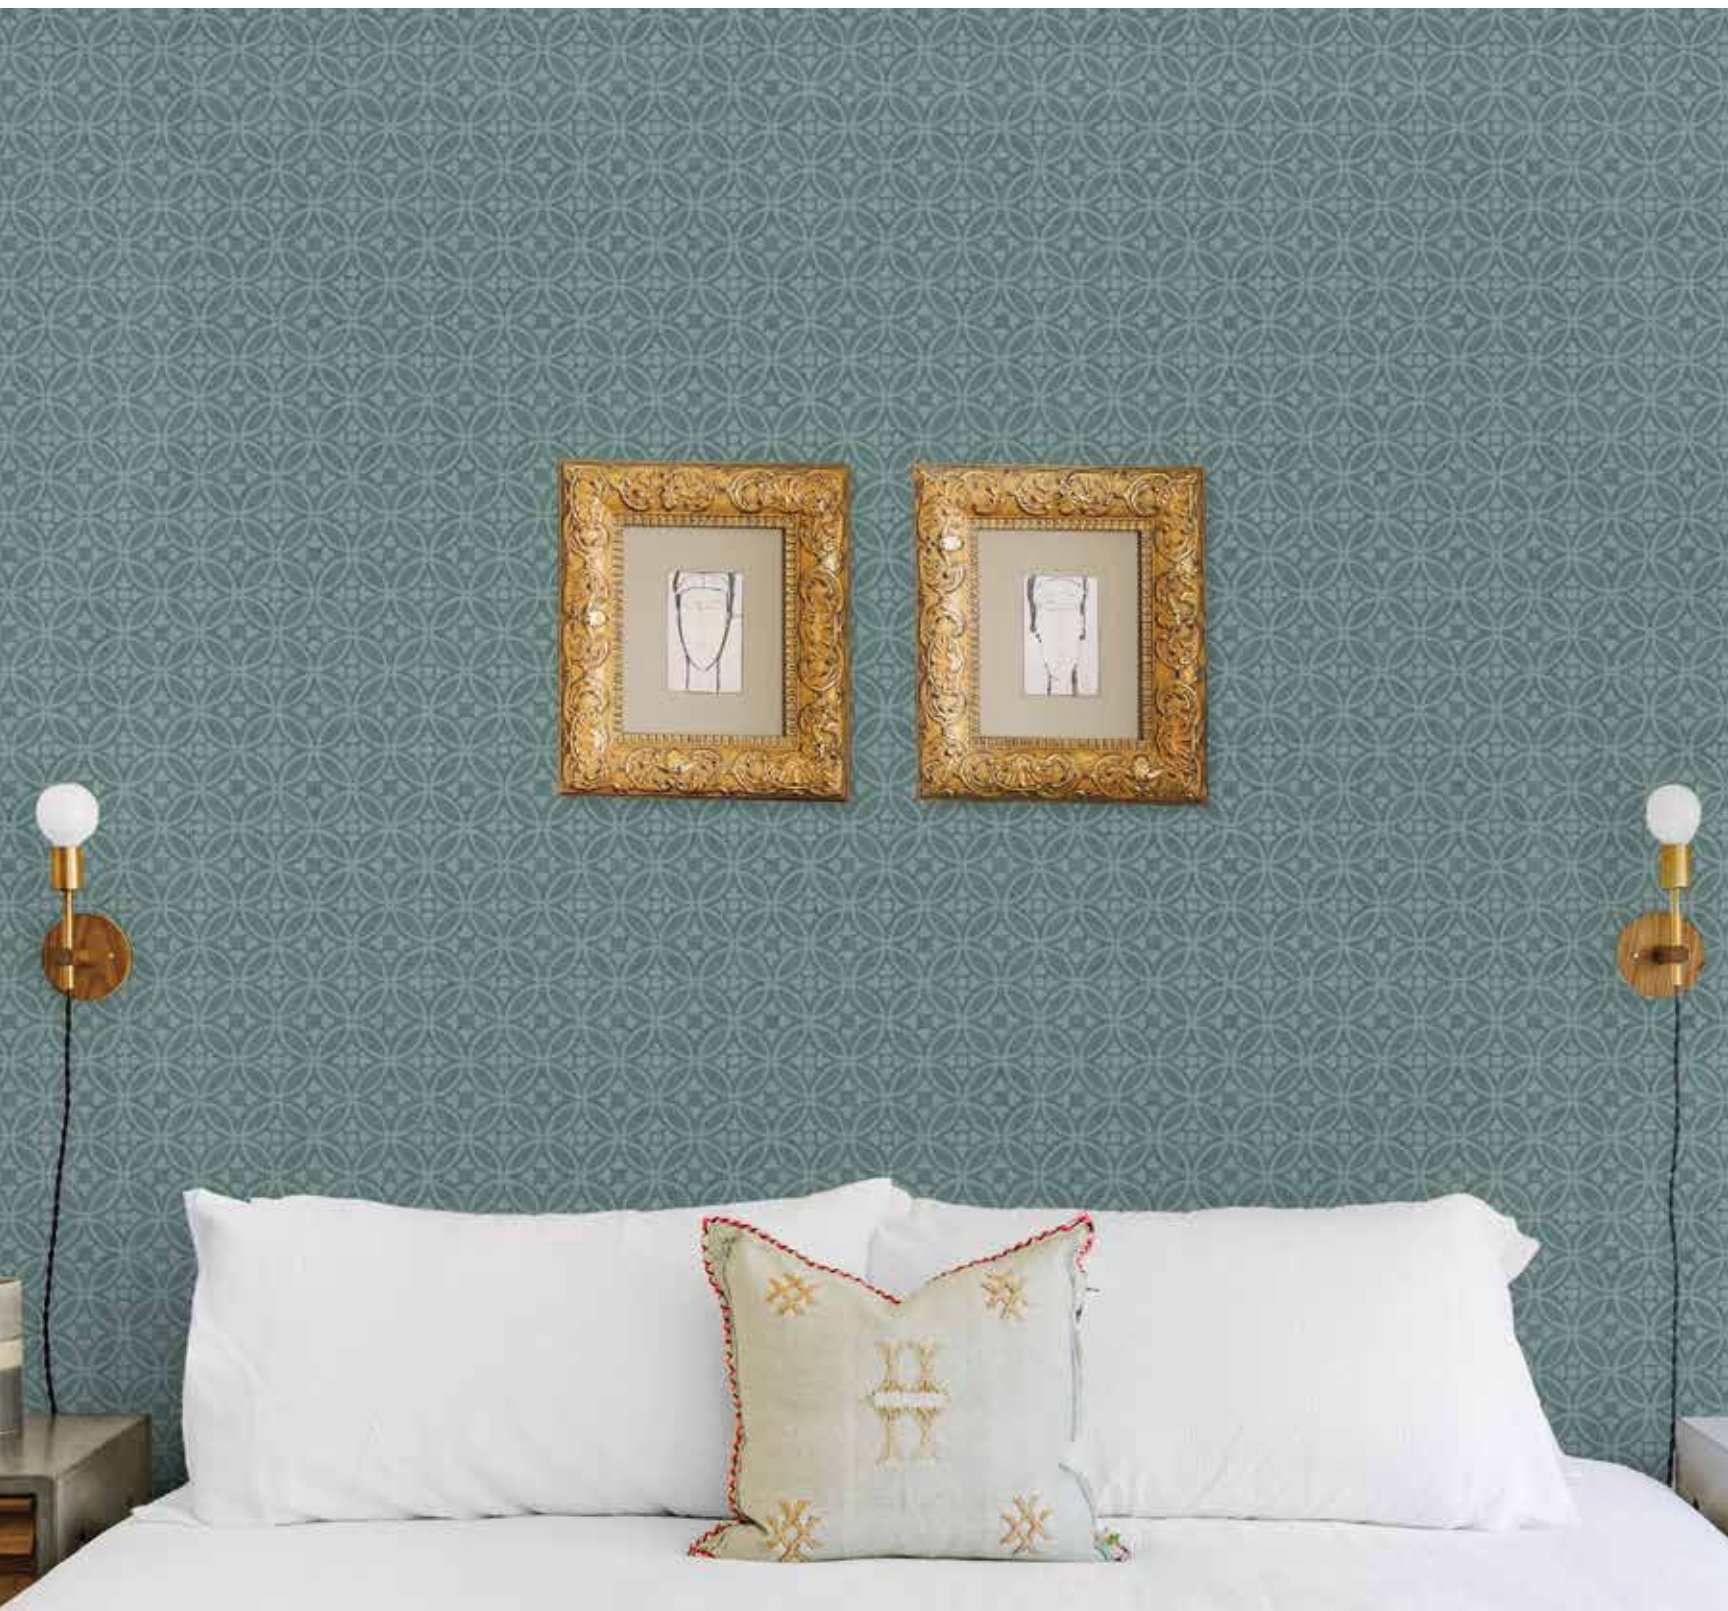

W166XK32F75

W166XK33F75

W166XK34F75

W166XK35F75

W166XK36F75

W166XK37F75

Ogee | W166XK38F75

Bring craftsman charm to your walls with this retro-inspired geometric design! A dark teal backdrop is layered with lighter teal overlapping circles, each embellished with a simple floral stamp.

W166XK39F75

W166XK40F75

W166XK41F75

W166XK42F75

W166XK43F75

Floral | W166XK44F75

Adorn your walls with iconic Arts and Crafts styling with this stunning floral design. The elaborate, large-scale flowers are framed by long, scalloped leaves, the cool blue palette adding a moody yet elegant ambiance.