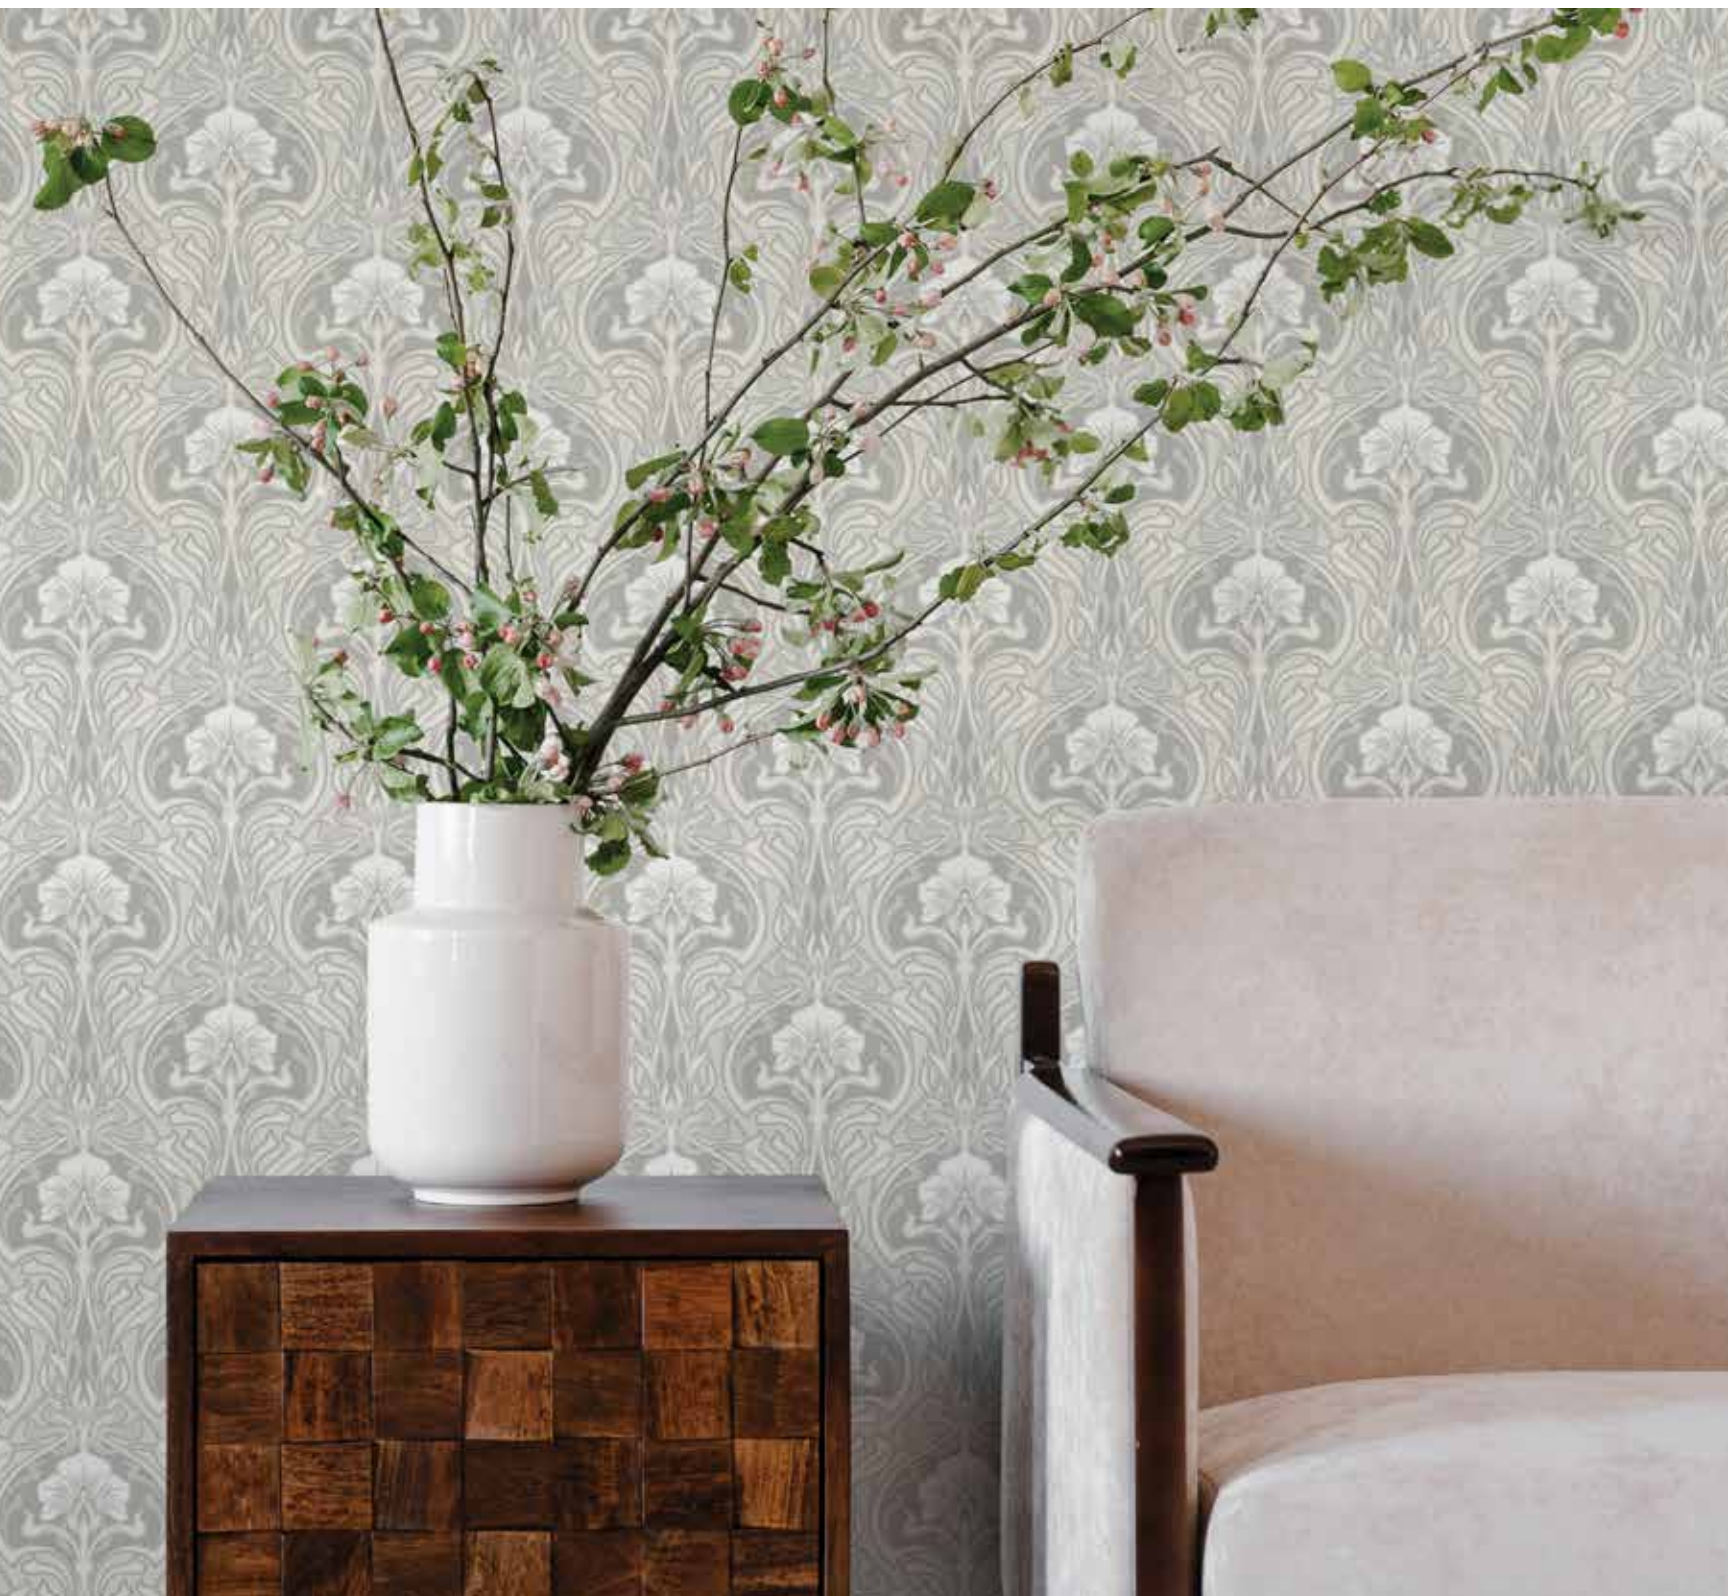

W166XK45F75

W166XK46F75

W166XK47F75

W166XK48F75

Tulip Ogee | W166XK49F75

Add a touch of charm to your walls with this floral ogee wallpaper! The simple, curving lines of the ogee pattern are embellished with stylized tulips, the teal, dark green and gold hues jewel-like against an off-white backdrop.

W166XK50F75

W166XK51F75

W166XK52F75

Botanical Ogee | W166XK53F75

Amp up the drama in your space with this gorgeous, Art Nouveau-inspired floral wallpaper! The white, five-petaled blooms are surrounded by a curved and intricate weaving of vines accented with a silver sheen. The cool grey and white color palette adds an extra bit of sophistication to this design.