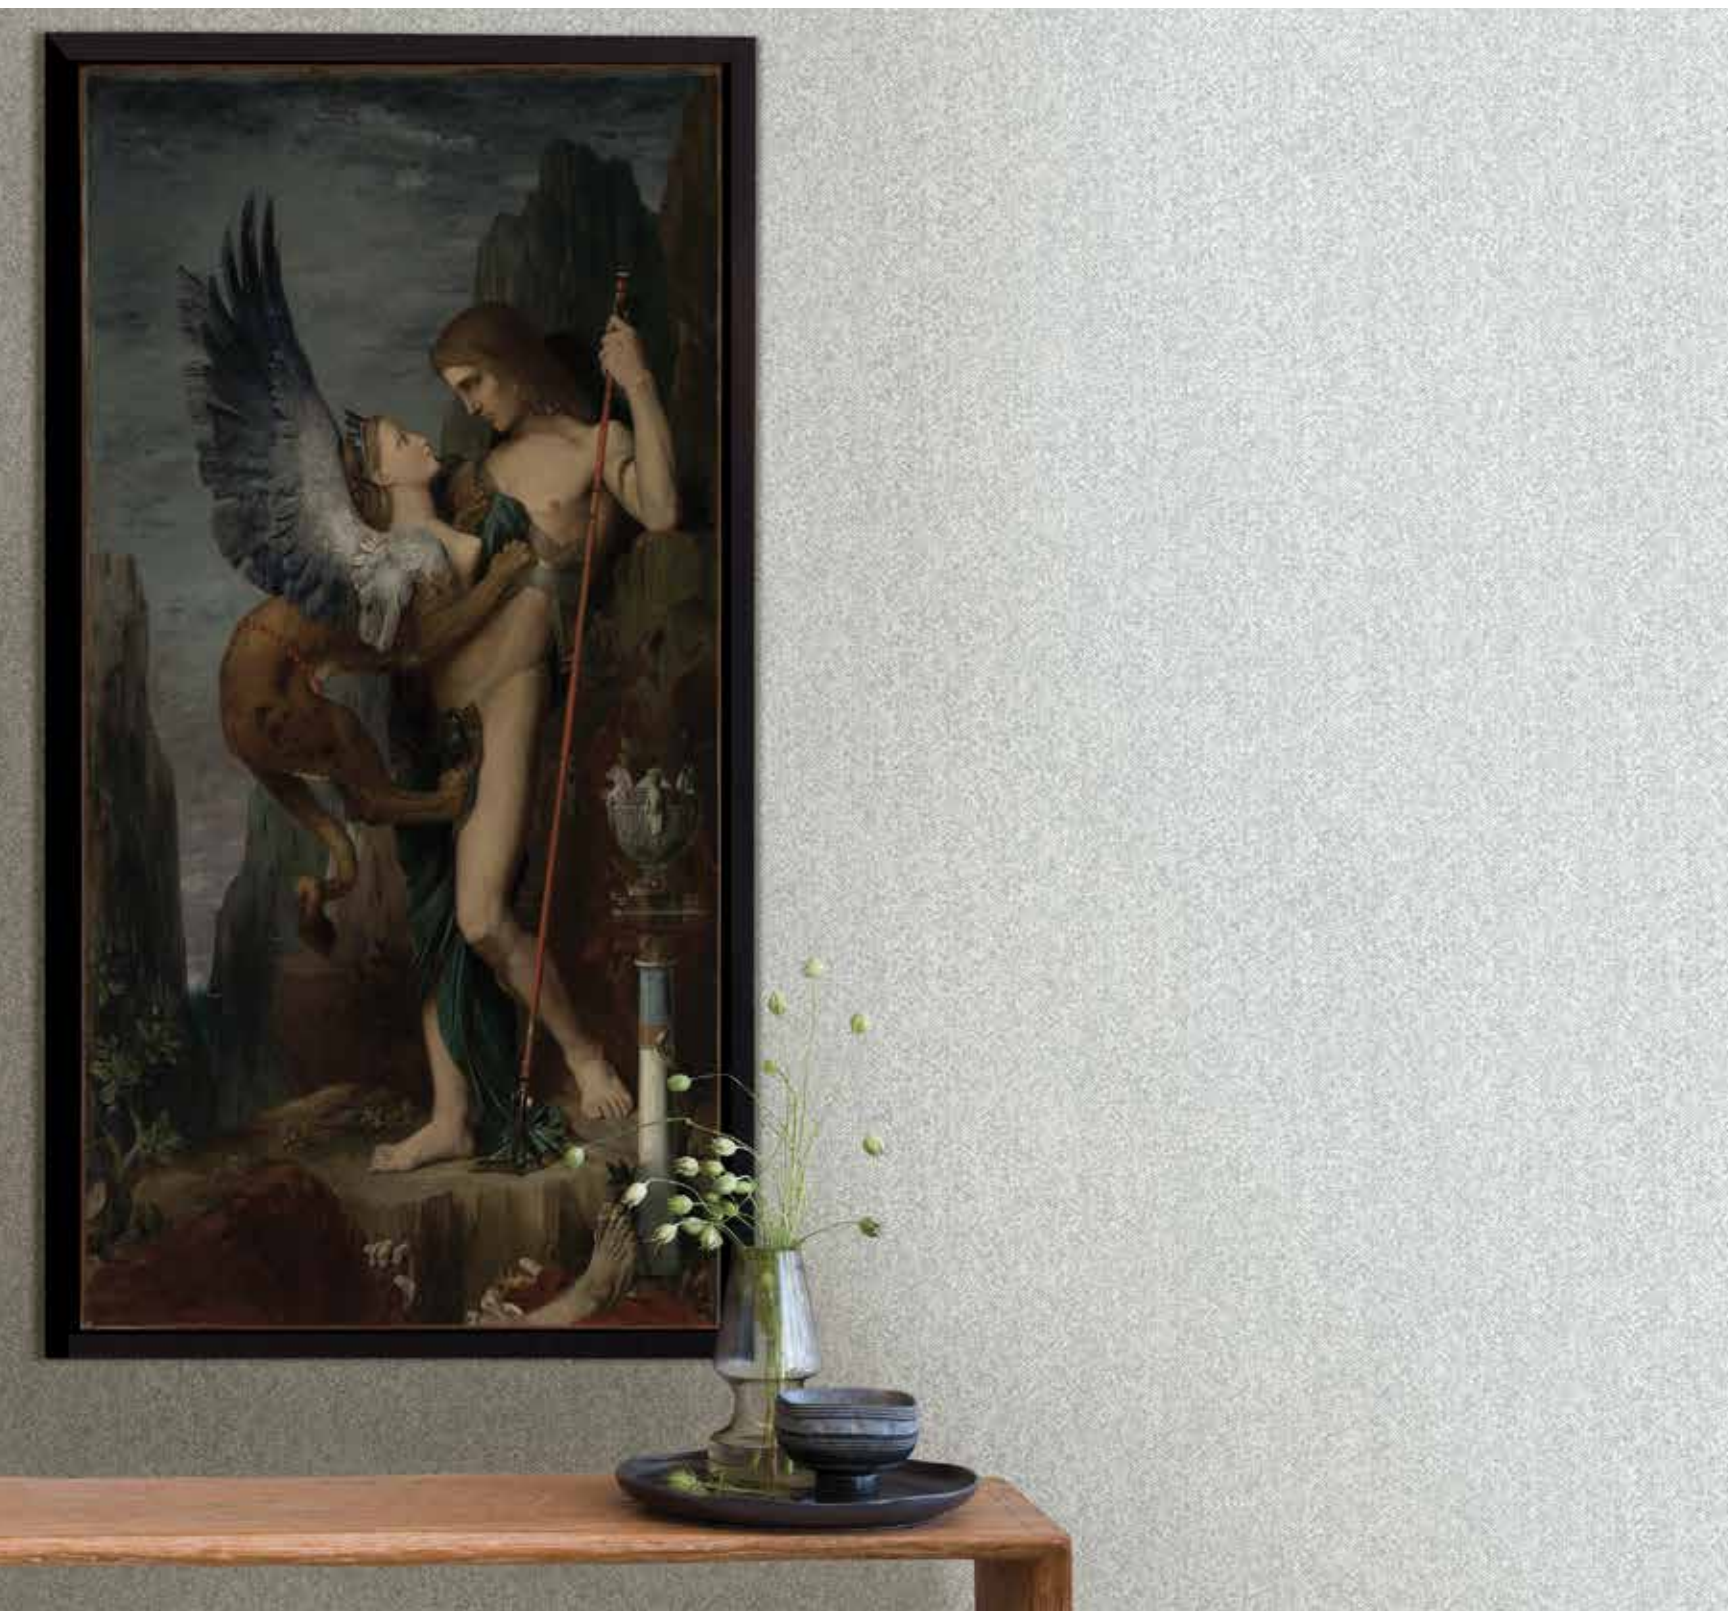

W166XK58F75

W166XK59F75

W166XK60F75

W166XK61F75

W166XK62F75

W166XK63F75

Tweed | W166XK64F75

Bring new life to your walls with the textural appeal of this faux fabric wallpaper. Featuring a delicate, distressed chevron design in white and light grey, this wallpaper is reminiscent of woolen tweed.