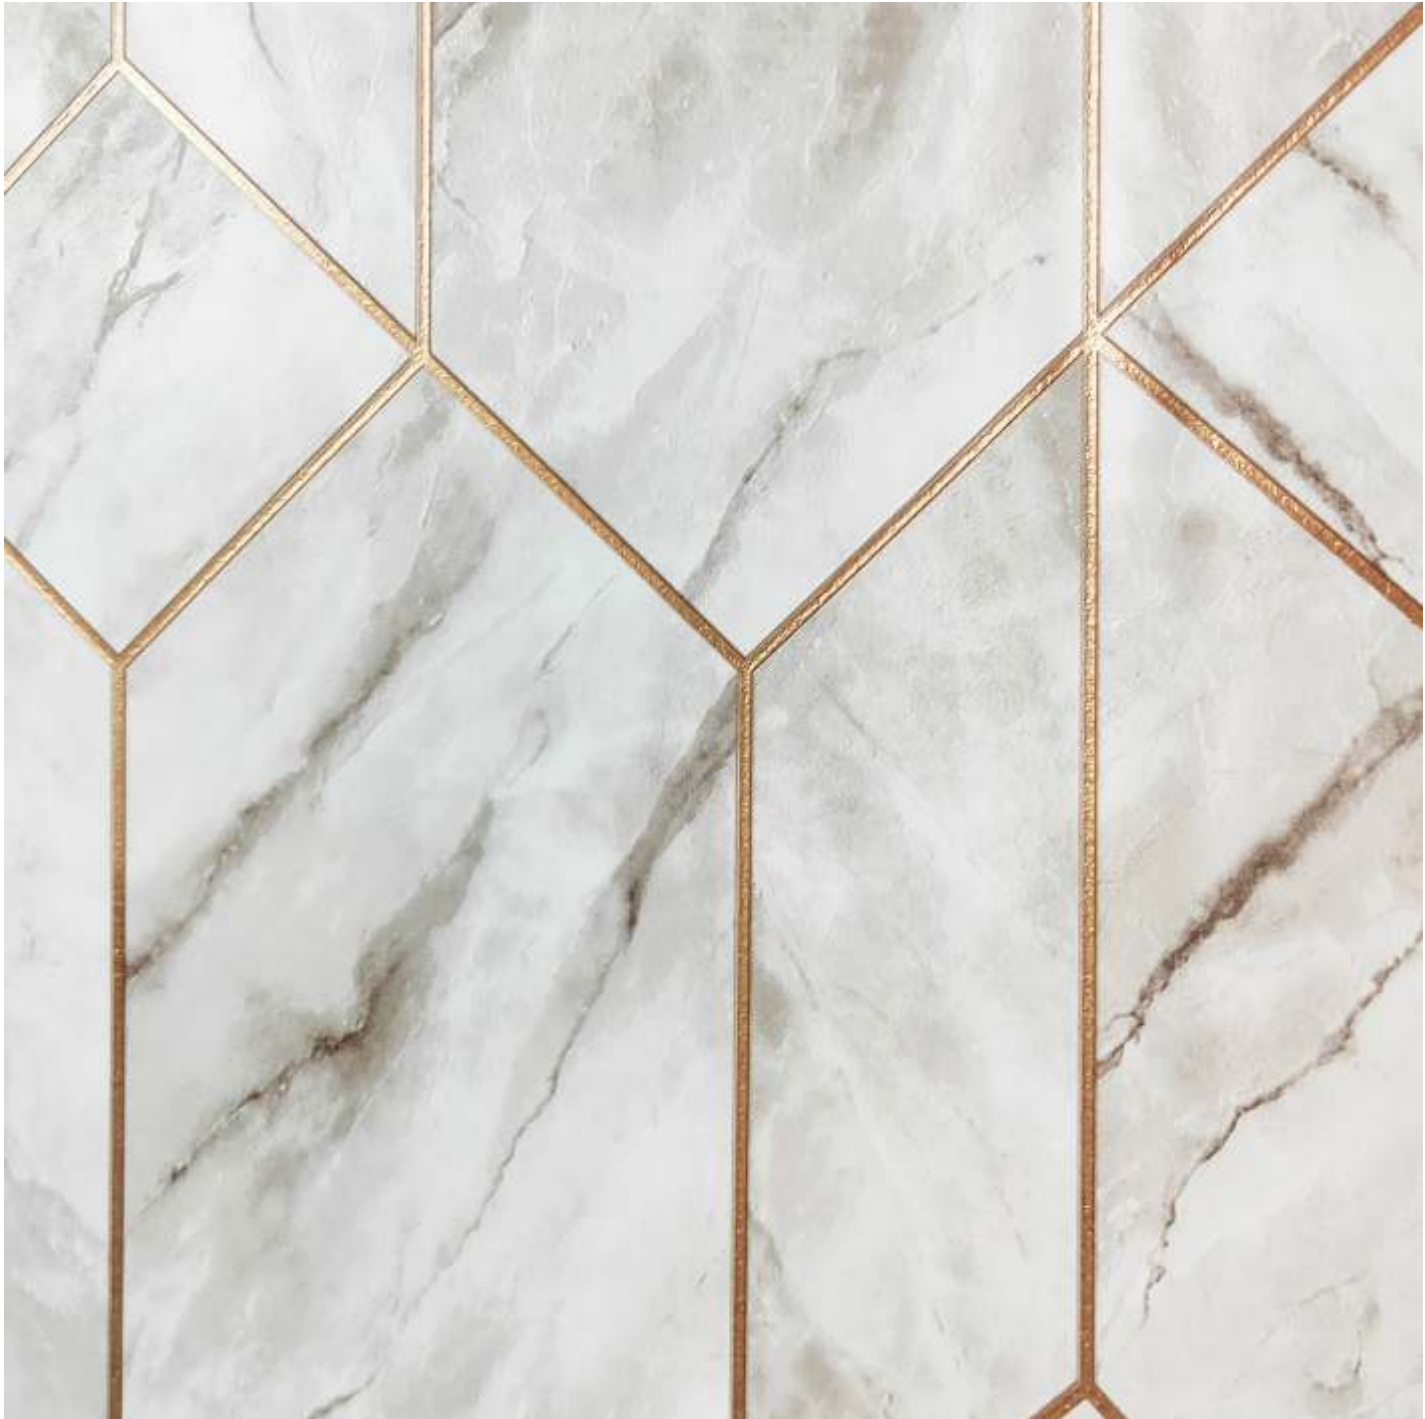

10239-4

PAGE 17

10238-4

The background is a dark, almost black, marbled texture with intricate, swirling patterns of light grey and white, resembling natural stone or marble.

M A R

F O C U S O N

The background of the image is a white marble surface with intricate, flowing grey veins. The text is centered on this background.

NATURE

10232-3 43page

Vintage flower pattern wallpaper gives us the feeling that we are re-connected with nature and that we are under protection.

Focus on the square
10237-3 60page

Mix in new classic
10228-3 58page | 10227-3 59page