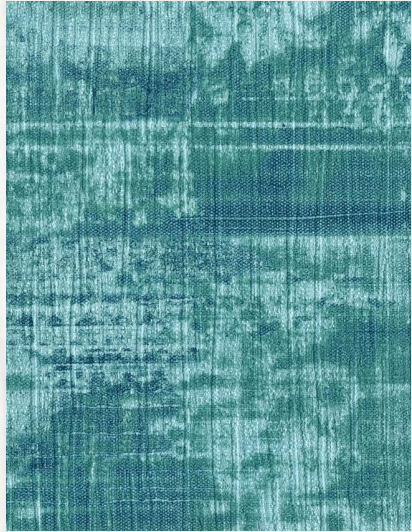

PRIMUS

R E L O A D E D

The background is a detailed, monochromatic blue-toned illustration of a forest. It features a variety of plants, including large, broad-leafed trees, ferns, and smaller shrubs. The style is reminiscent of a woodcut or a detailed botanical drawing. The overall composition is dense and layered, creating a sense of depth and texture. A white rectangular box is centered over the image, containing the word "Forest" in a large, orange, serif font.

50017

50025

50012

50013

50014

50027

50009

50010