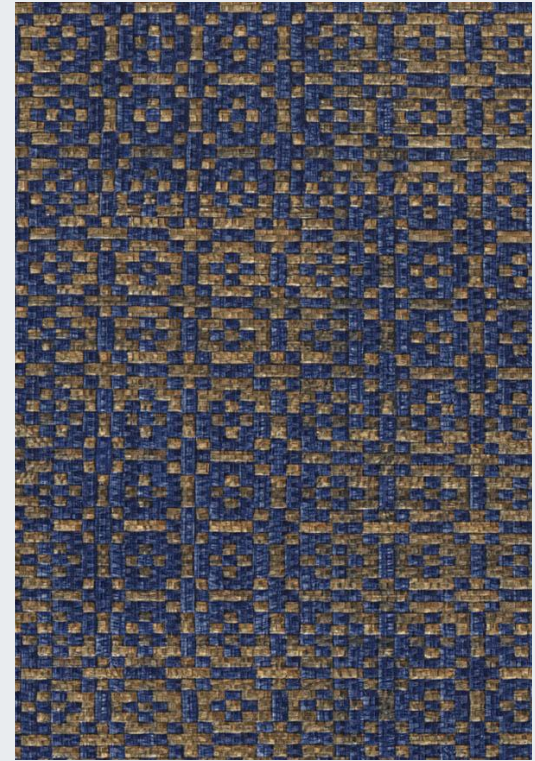

PRIMUS

R E L O A D E D

The background is a detailed, monochromatic blue-toned illustration of a forest. It features a variety of plants, including large, broad-leafed trees, ferns, and smaller shrubs. The style is reminiscent of a woodcut or a detailed botanical drawing. The overall composition is dense and layered, creating a sense of depth and texture. A white rectangular box is centered over the image, containing the word "Forest" in a large, orange, serif font.

50011

50032

50018

50011

50023

50028

50007

50022

50023

50030

50006

50021

50008

N 50153

N 50123

N 50152